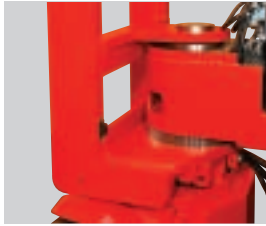

Flexi HiMAX

Lift heights to over 12m

ENGINEERED FOR HIGH LIFT CAPABILITY

1250mm or 1350mm wide chassis, plus special rear tyres, delivers extra load rating and stability.

HEAVY DUTY FIXED MAST

Heavy duty mast sections fixed in strengthened front frame increases lift capacity.

HIGH QUALITY TILTING CARRIAGE

Integrated tilting and side shifting fork carriage developed to eliminate mast deflection at high lifts.

HIGH DEFINITION LCD CCTV SYSTEM

Allows operator to stack safely to over 12 metres with minimum fatigue.

For Hi Bay warehouses needing fast throughput capability and very narrow aisle storage density, Flexi HiMAX provides the perfect solutions.

HEAVY DUTY ARTICULATION UNIT

Developed to allow precision stacking to over 12 metres.

INTEGRAL TILTING AND SIDE SHIFTING FORKS

Full tilt facility with reduced lift mast deflection.

FIXED "CLEAR VISION" MAST

Operators have excellent forward visibility thanks to the triplex free lift mast, with its twin side mounted lift cylinders. Mast tilt means easy fork entry into pallets – even over trailer retaining raves.